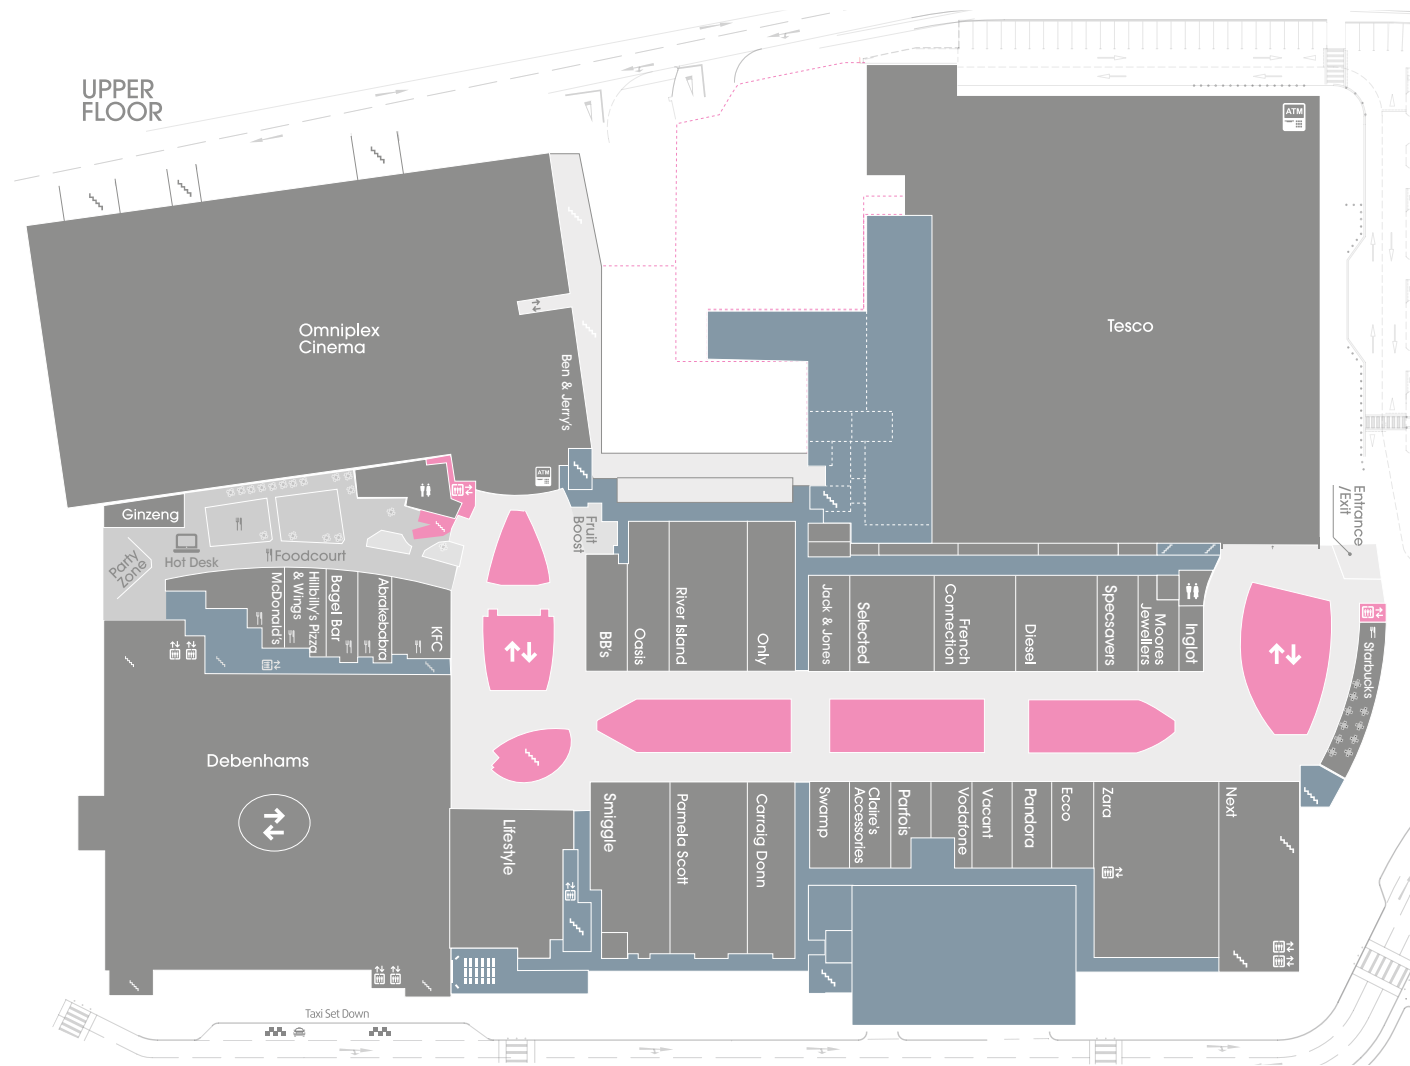

Shopping Centre Guide

Key

Restaurant	Lift
Stairs	Escalator
Car Park	Toilets
Taxi Set down	ATM
Bike Park	

Mahon Point Store Index

(* Indicates store is based in Mahon Point Retail Park)

- | | | | | | | | | | |
|--|--|---|---|---|---|---|---|---|--|
| <p>ELECTRICAL</p> <ul style="list-style-type: none"> Argos* Currys PC World* Debenhams Dyson Pair Mobile Sam McCauley Samsung Experience Store Sky TV Tesco Vodafone | <p>BOOKS, GIFTS & CARDS</p> <ul style="list-style-type: none"> Easons Smiggle Stitch a Name Tesco Tiger <p>FOOTWEAR</p> <ul style="list-style-type: none"> Clarks Debenhams Ecco Next Pavers Selected Skechers Zara | <p>HOME & DIY</p> <ul style="list-style-type: none"> B&Q * Carpet Right * Debenhams Euro Tiles * Halfords * Hickeys Homefocus * Homestore & More * Next Tesco Tiger | <p>HEALTH & BEAUTY</p> <ul style="list-style-type: none"> Boots Boston Barbers & Beauty Bars Debenhams Holland & Barratt Inglot Optical Express Peter Mark Sam McCauley The Perfume Shop Tesco <p>TOYS</p> <ul style="list-style-type: none"> Argos* Debenhams Mothercare* Tesco Tiger <p>JEWELLERY & WATCHES</p> <ul style="list-style-type: none"> Accessorize (in Monsoon) Claire's Accessories Debenhams Moores Jewellers Newbridge Silverware Pandora Parfous | <p>FASHION</p> <ul style="list-style-type: none"> Accessorize (in Monsoon) Bershka Best Menswear Claire's Accessories Carraig Donn Clarks Debenhams Diesel Ecco French Connection Inglot Jack & Jones JD Sports Lifestyle Sports | <p>FASHION</p> <ul style="list-style-type: none"> Monsoon (incl. Accessorize) Moores Jewellers Mothercare* Next Oasis Only Pamela Scott Pavers River Island Selected Skechers Stradivarius Swamp Tesco | <p>FASHION</p> <ul style="list-style-type: none"> Tommy Hilfiger Zara <p>FOOD & RESTAURANTS</p> <ul style="list-style-type: none"> Abrakebabra Bagel Bar BB's Coffee & Muffins Bean & Leaf Coffee* Ben & Jerry's Candy World Fruit Boost Ginzeng-Oriental | <p>FOOD & RESTAURANTS</p> <ul style="list-style-type: none"> HB Swirl It Hillbilly's Pizza & Wings KFC McDonald's Nando's Restaurant Omnimax Cinema O'Briens Sandwich Bar Sorrento Starbucks | <p>SPORTS/OUTDOOR</p> <ul style="list-style-type: none"> Argos* Halfords* JD Sports Lifestyle Sports Tesco <p>EXTRAS</p> <ul style="list-style-type: none"> Community Room TUI Hot Desks Pro-Valet Ready Steady Play Creche Shopmobility Tiger | <p>MUSIC</p> <ul style="list-style-type: none"> Golden Discs Tesco <p>OPTICIANS</p> <ul style="list-style-type: none"> Optical Express Specsavers <p>ENTERTAINMENT</p> <ul style="list-style-type: none"> Omnimax Cinema |
|--|--|---|---|---|---|---|---|---|--|